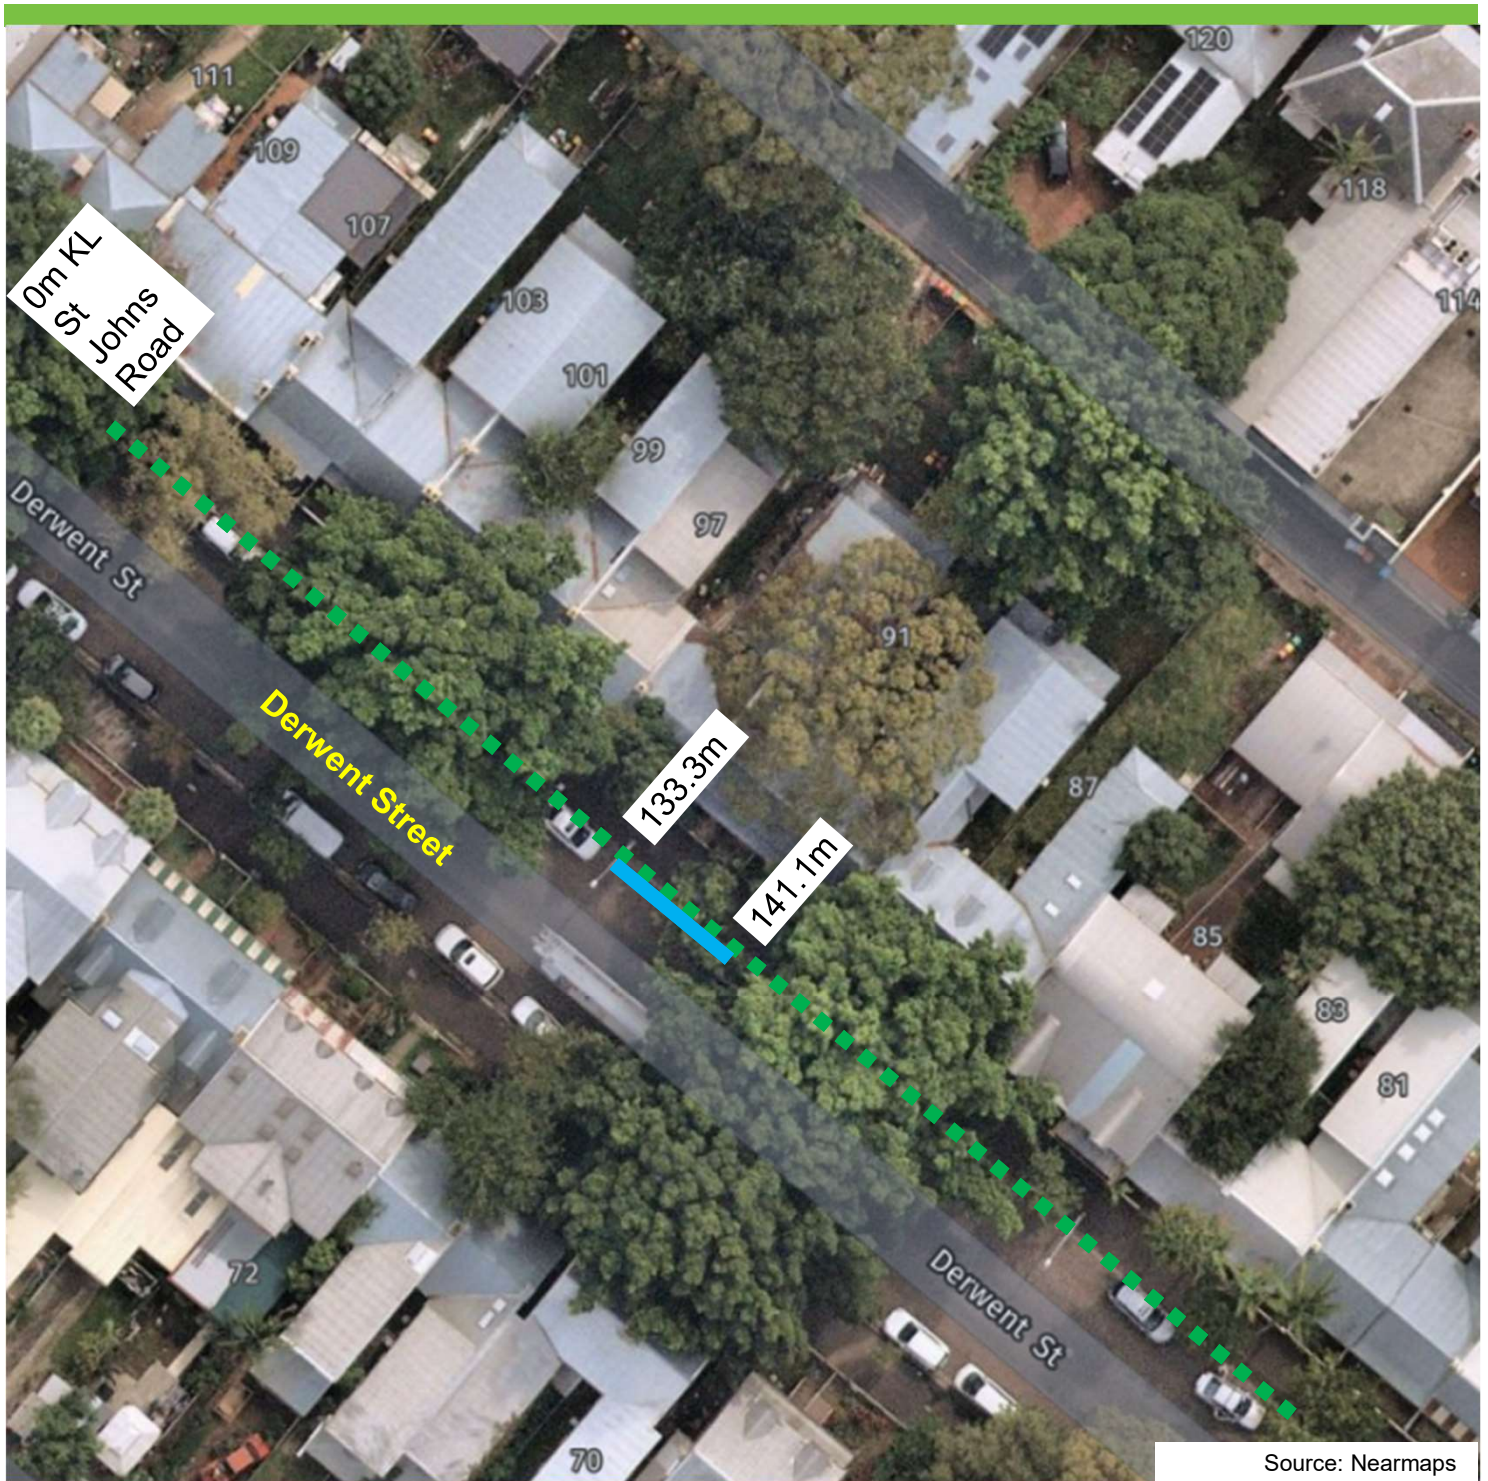

Derwent Street, Glebe Proposed parking changes

Existing

- ■ ■ "2P Ticket 8am-6pm Mon-Sat, 4P Ticket 6pm-10pm Mon-Sat, 8am-10pm Sun & Public Holidays, Permit Holders Excepted Area G"

Proposed

- Mobility Parking Only